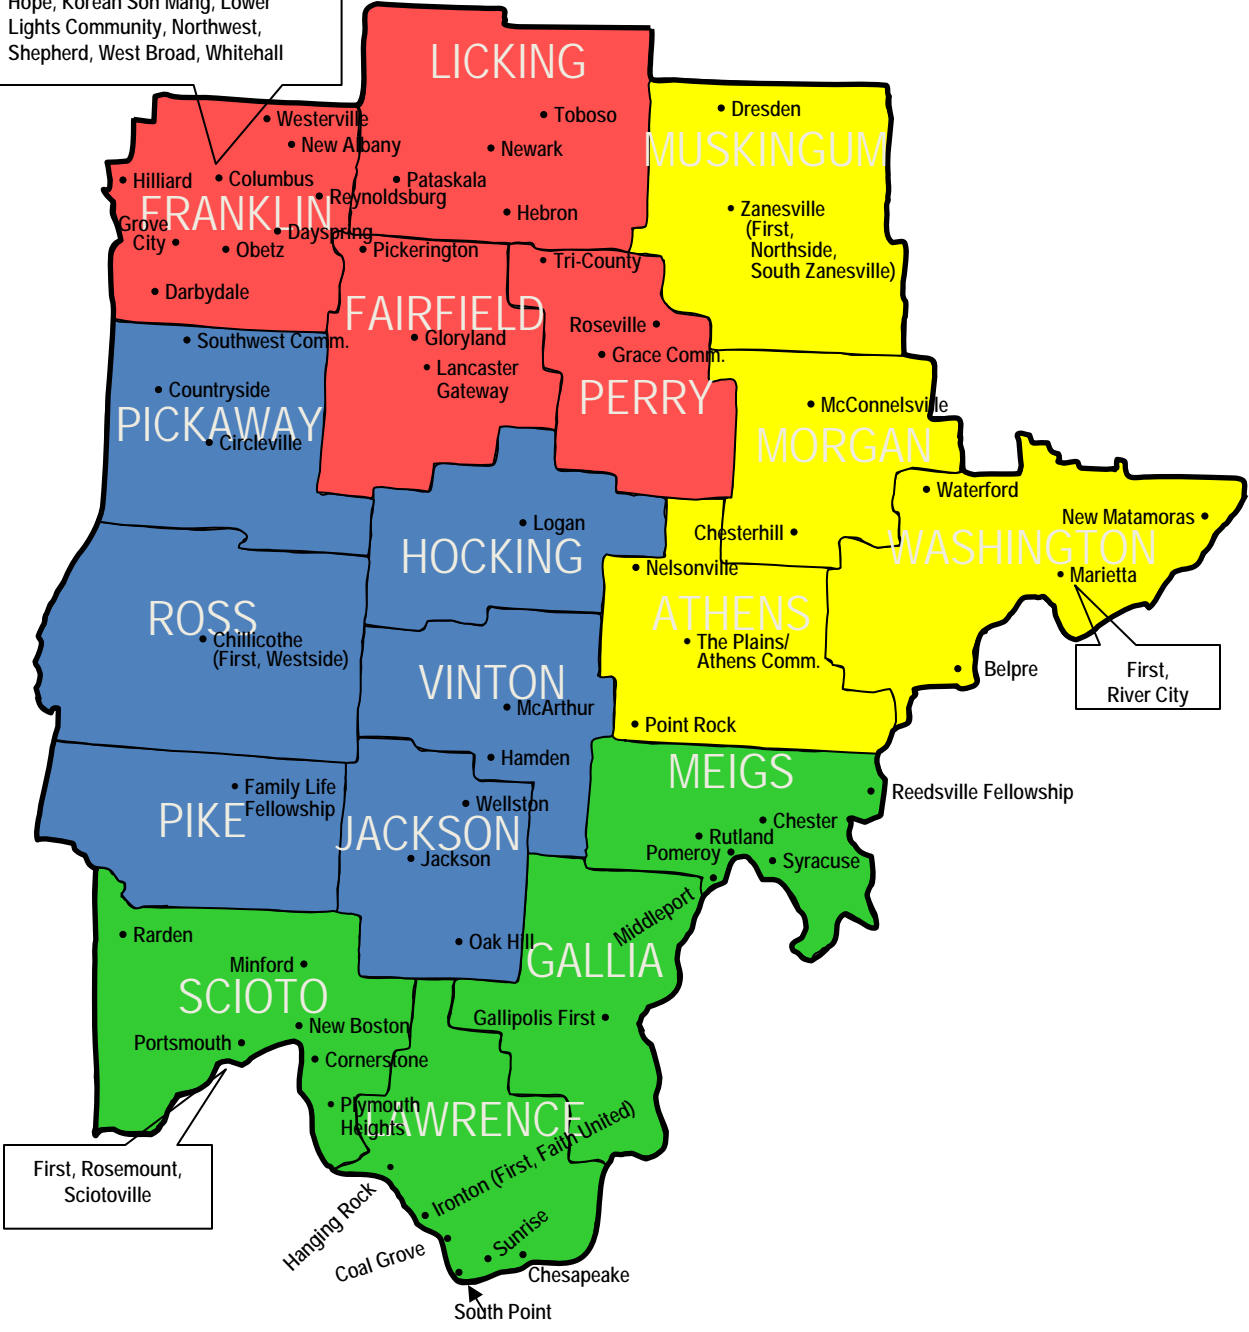

Cooke Rd., Crossroads Comm.,  
Dublin Lifepoint, First, Fountain of  
Hope, Korean Soh Mang, Lower  
Lights Community, Northwest,  
Shepherd, West Broad, Whitehall

First, Rosemount,  
Sciotoville

First,  
River City

# CENTRAL OHIO DISTRICT